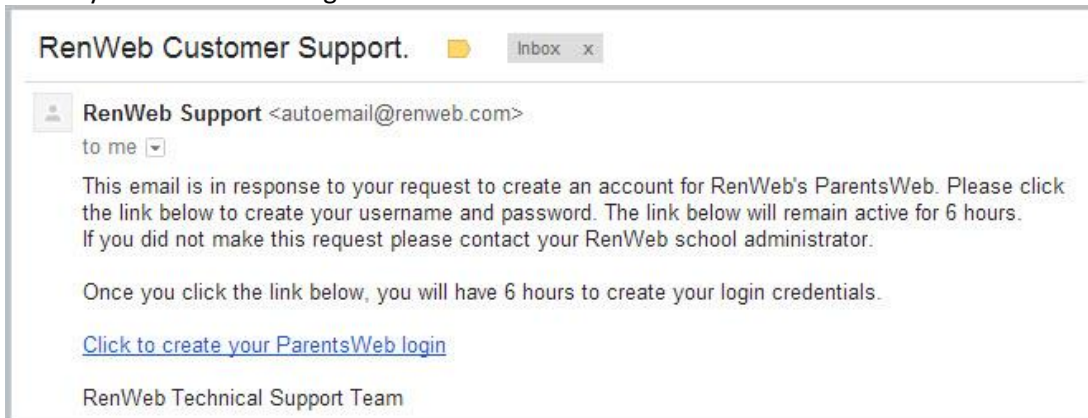

Accessing ParentsWeb

RenWeb School Management Software gives you, the busy parent, an opportunity to get more involved in your child's academic progress and future success – all via the Internet!

RenWeb's ParentsWeb is a private and secure parents' portal that will allow parents to view academic information specific to their children, while protecting their children's information from others. You may view your child's grades (Grades 3-8), attendance, as well as other useful school information. All you need is an Internet-capable computer.

Here's how to access our easy-to-use **RenWeb ParentsWeb**:

- Make sure that the school has your email address in RenWeb.
- In Internet Explorer, Firefox, or Safari, go to www.renweb.com and click **Logins**.
- Type the school's **District Code SM-RI**
- Click **Create New ParentsWeb Account**.
- Type your email address and click **Create Account**. An email will be sent which includes a link to create your ParentsWeb login. The link is active for 6 hours.